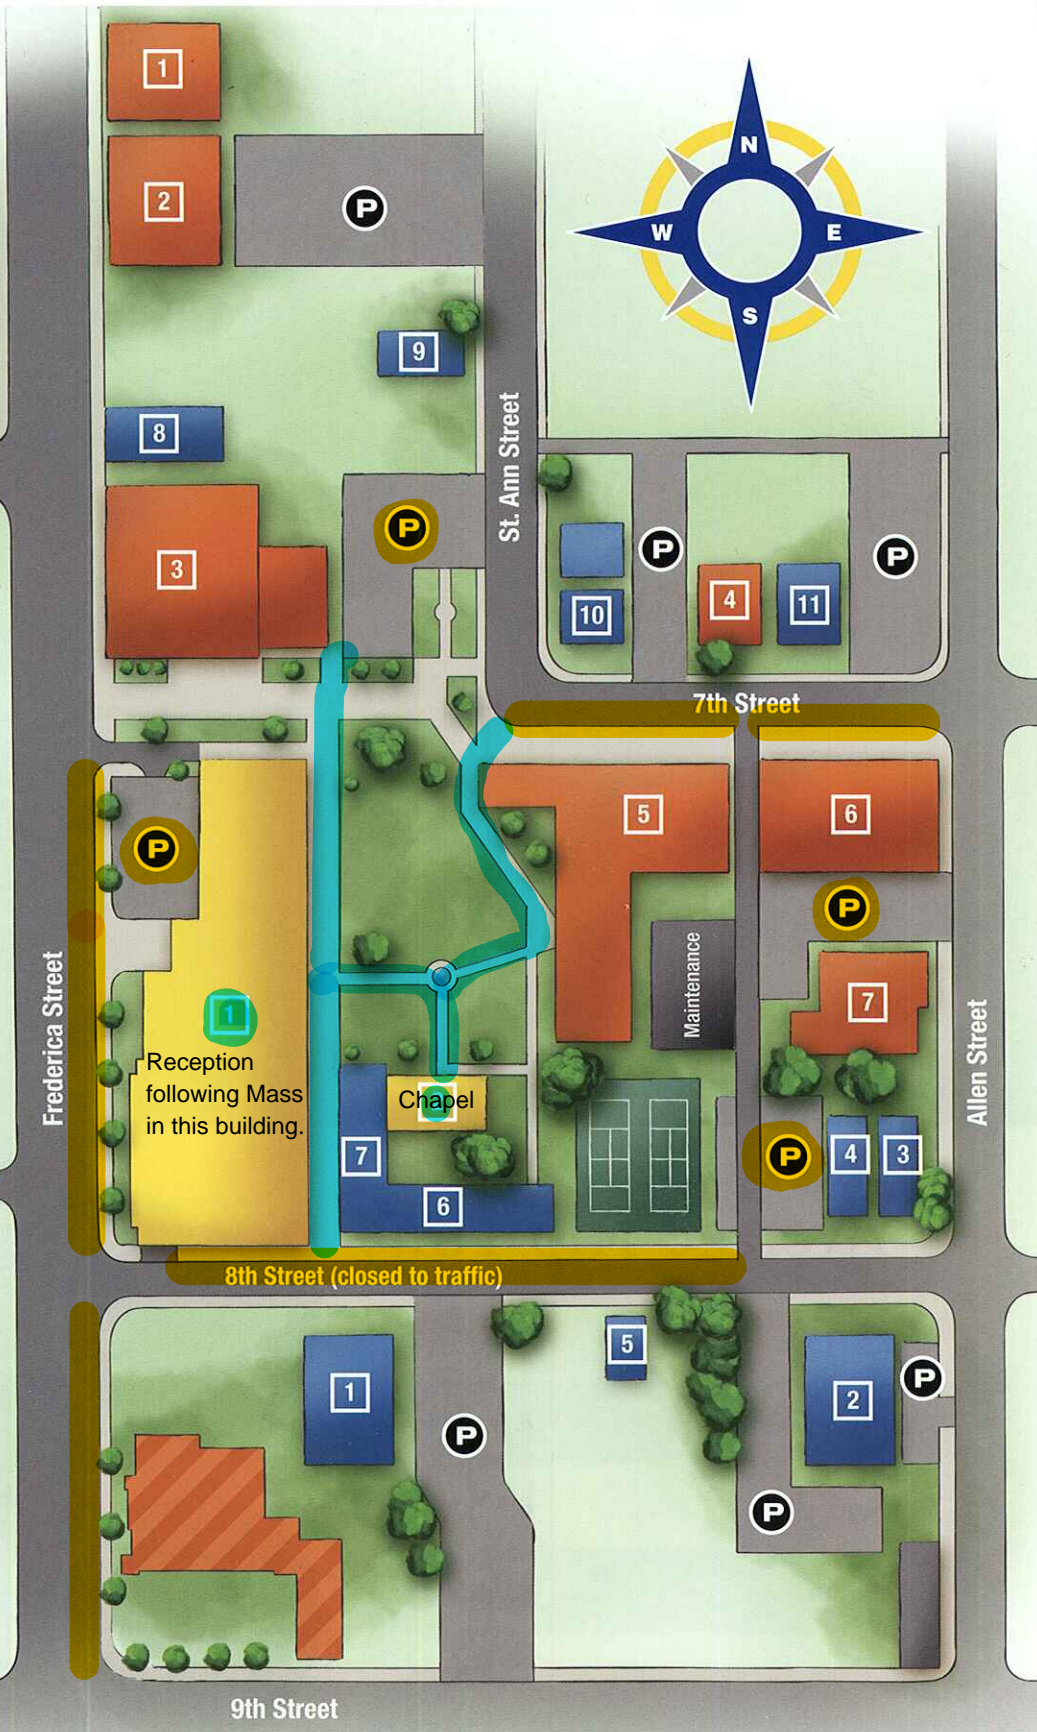

### Academic/ Administrative

- 1 Student Services Center  
(Office of Financial Aid)
- 2 Charles Albert Reid  
School of Business
- 3 Science Building  
(Taylor Lecture Hall)
- 4 Alumni Hall
- 5 Bartholomy-Taylor Hall
- 6 Fr. Leonard Alvey Library
- 7 Marilyn Younger-Conley  
School of Social Work

 **COMING SOON:**  
New Professional Studies  
Building housing the Schools  
of Business, Education, and  
Social Work, and Creative  
Technology Center

### Residential Areas

- 1 Trustees Hall
- 2 Young Hall
- 3 Ursula Hall
- 4 Barrow Hall
- 5 Philby Hall
- 6 Merici Hall
- 7 Saffer Hall
- 8 St. Joseph Hall
- 9 St. Mary's Hall
- 10 Greenwell Hall
- 11 Reisz Hall

### Student Services

- 1 Moore Center  
(Office of Admissions)
- 2 Chapel

 = Campus Parking